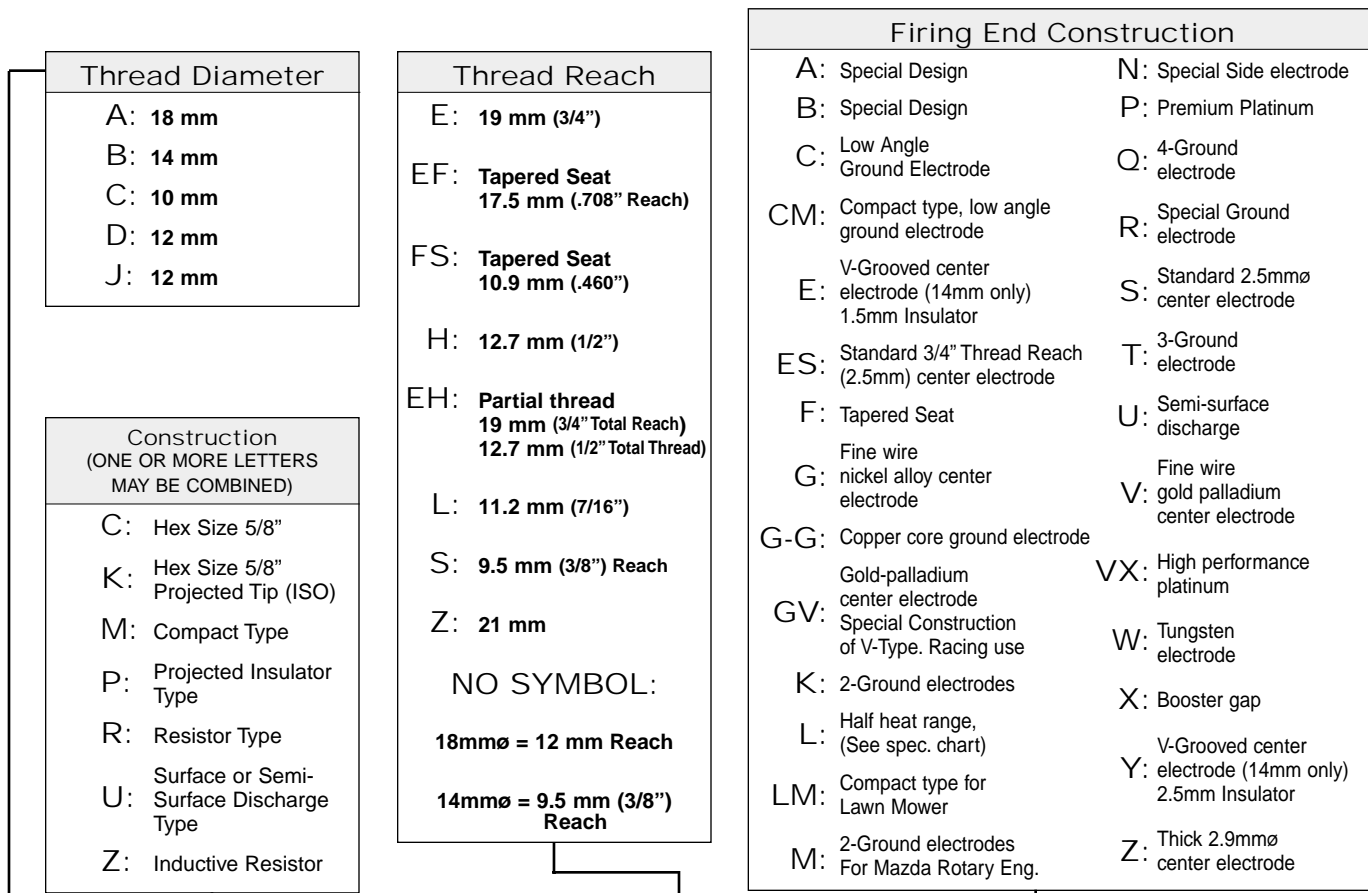

DESIGN SYMBOLS: SPARK PLUGS

BCPR6ES-11

PFR6A-11