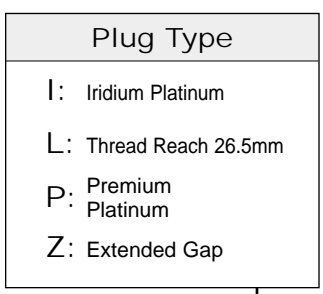

DESIGN SYMBOLS: SPARK PLUGS

BCPR6ES-11

PFR6A-11